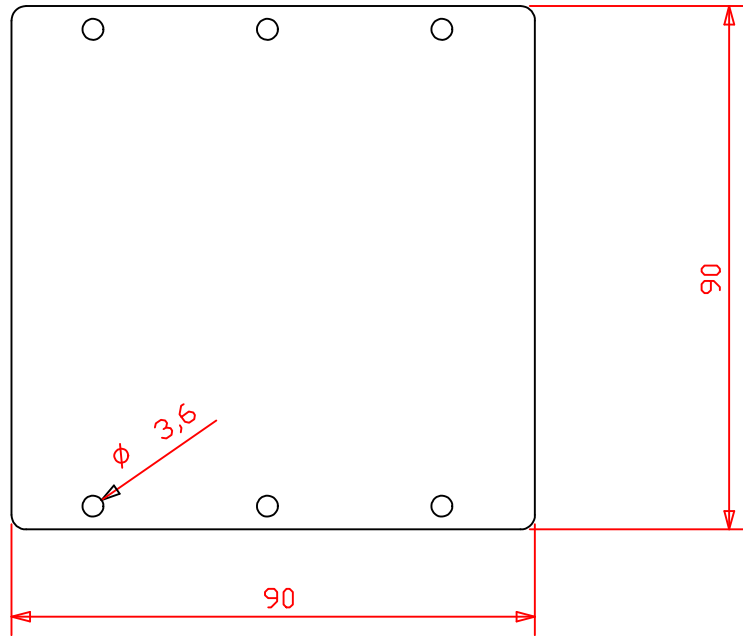

| Rev | Change Content | Change By | Date |
|-----|----------------|-----------|------|
| 01  |                |           |      |
| 02  |                |           |      |

|  |  |            |  |                |  |              |  |
|--|--|------------|--|----------------|--|--------------|--|
| Product Name   |  | Keyboard   |  | Model No.      |  | MKB-01P      |  |
| Designed By  |  | Fan youlai |  | Date           |  | 20240419     |  |
| Checked By   |  |            |  | Date           |  | Rev: 01      |  |
| Tolerance:   |  | $\pm 0.10$ |  | Drawing Width: |  | A4           |  |
|  |  |            |  | Unit:          |  | mm           |  |
| 深圳市米拓实业有限公司<br>MADE BY PROFESSIONAL MATE TECHNOLOGY SHENZHEN LIMITED |  |            |  |                |  | Page: 1 of 1 |  |