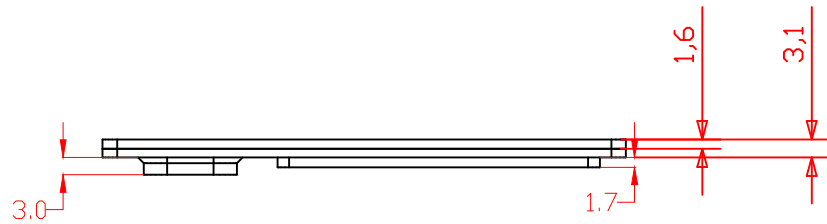

| Rev | Change Content | Change By | Date |
|-----|----------------|-----------|------|
| 01  |                |           |      |
| 02  |                |           |      |

|  |  |            |  |                |  |              |  |
|--|--|------------|--|----------------|--|--------------|--|
| Product Name   |  | Keyboard   |  | Model No.      |  | MKB-01P      |  |
| Designed By  |  | Fan youlai |  | Date           |  | 20240419     |  |
| Checked By   |  |            |  | Date           |  | Rev: 01      |  |
| Tolerance:   |  | $\pm 0.10$ |  | Drawing Width: |  | A4           |  |
|  |  |            |  | Unit:          |  | mm           |  |
| 深圳市米拓实业有限公司<br>MADE BY PROFESSIONAL MATE TECHNOLOGY SHENZHEN LIMITED |  |            |  |                |  | Page: 1 of 1 |  |