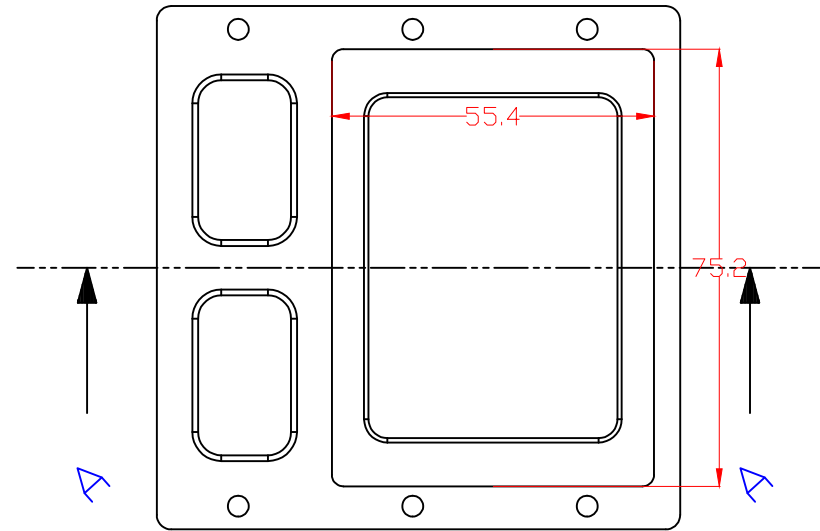

| Rev | Change Content | Change By | Date |
|-----|----------------|-----------|------|
| 01  |                |           |      |
| 02  |                |           |      |

|  |  |            |  |                |  |              |  |
|--|--|------------|--|----------------|--|--------------|--|
| Product Name   |  | Keyboard   |  | Model No.      |  | MKB-01P      |  |
| Designed By  |  | Fan youlai |  | Date           |  | 20240419     |  |
| Checked By   |  |            |  | Date           |  | Rev: 01      |  |
| Tolerance:   |  | $\pm 0.10$ |  | Drawing Width: |  | A4           |  |
|  |  |            |  | Unit:          |  | mm           |  |
| 深圳市米拓实业有限公司<br>MADE BY PROFESSIONAL MATE TECHNOLOGY SHENZHEN LIMITED |  |            |  |                |  | Page: 1 of 1 |  |