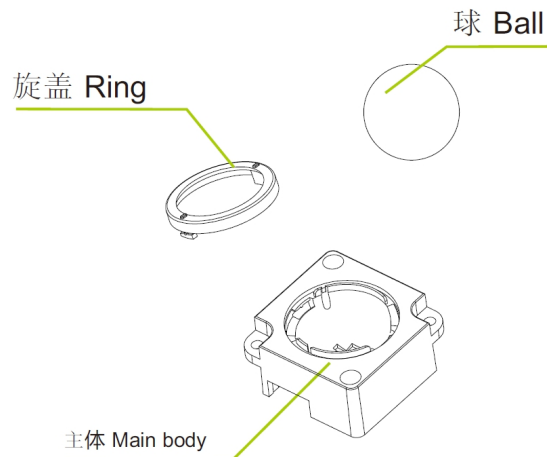

### FEATURES

- 25.0mm diameter mini optical trackball
- IP68 liquid/chemical resistance, dust proof
- Smooth and accurate cursor motion
- Ball can be taken out for easy clean
- Compact and mini size, save space over an extra mouse
- Suitable for Medical/Military/Commercial equipment
- With red backlight included
- USB/PS2 interface

### SPECIFICATION

Ball	Epoxy Resin, 25mm
Ball Rotation	Any direction
Power Supply	5v DC +/-5%
Current	<30mA
Resolution	100-1000 cpi
Tracking Force	0.196N (20gf) max
Accelerated speed	20 grams
Interface	PS2 or USB
EMC Standard	EN 55032:2015 , EN 55035:2017
Temperature Range	Operating: -20°C to +55°C, Storage: -30°C to +60°C
Lifespan	>2000000 cycles
Warranty	1 year
Certification	CE/FCC/ RoHS/IP65

DRAWING

接口连接示意图

Pin assignment	
NO.	Description
1	DATA
2	CLOCK
3	+5V
4	GND
5	LEFT-SW
6	RIGHT-SW

图示2 Figure2

图示3 Figure3