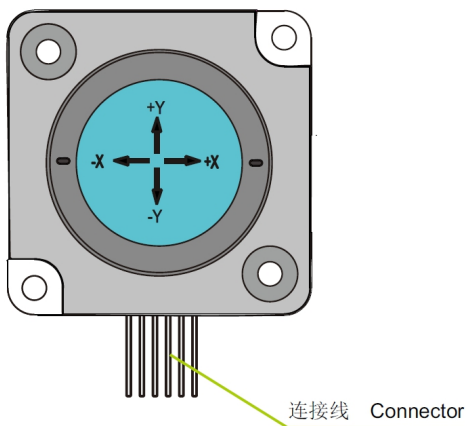

### FEATURES

- 25.0mm diameter mini optical trackball
- IP68 liquid/chemical resistance, dust proof
- Smooth and accurate cursor motion
- Ball can be taken out for easy clean
- Compact and mini size, save space over an extra mouse
- Suitable for Medical/Military/Commercial equipment
- With red backlight included
- USB/PS2 interface

### SPECIFICATION

Ball	Epoxy Resin, 25mm
Ball Rotation	Any direction
Power Supply	5v DC +/-5%
Current	<30mA
Resolution	100-1000 cpi
Tracking Force	0.196N (20gf) max
Accelerated speed	20 grams
Interface	PS2 or USB
EMC Standard	EN 55032:2015 , EN 55035:2017
Temperature Range	Operating: -20°C to +55°C, Storage: -30°C to +60°C
Lifespan	>2000000 cycles
Warranty	1 year
Certification	CE/FCC/ RoHS/IP65

DRAWING

接口连接示意图

Pin assignment	
NO.	Description
1	DATA
2	CLOCK
3	+5V
4	GND
5	LEFT-SW
6	RIGHT-SW

图示2 Figure2

图示3 Figure3