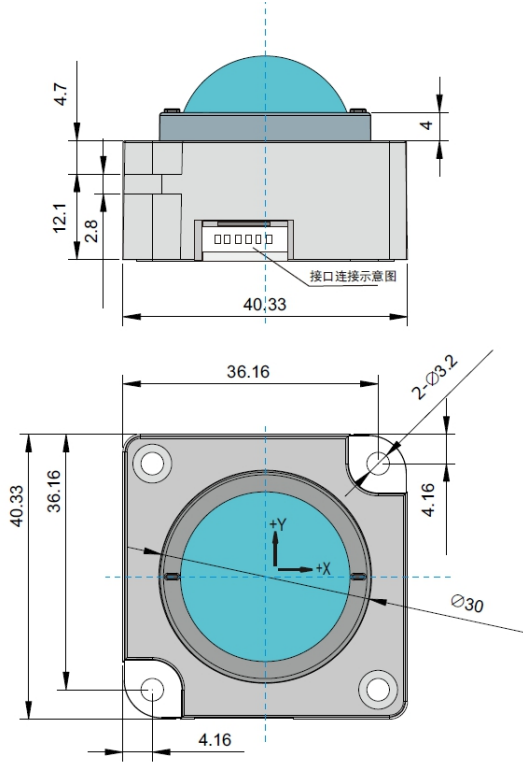

## MKF-25-BL

Mate mouse, Removable Trackball module, 25.0mm, Optical trackball, with Red Backlight

### FEATURES

- 25.0mm diameter mini optical trackball
- IP68 liquid/chemical resistance, dust proof
- Smooth and accurate cursor motion
- Ball can be taken out for easy clean
- Compact and mini size, save space over an extra mouse
- Suitable for Medical/Military/Commercial equipment
- With red backlight included
- USB/PS2 interface

### SPECIFICATION

Ball	Epoxy Resin, 25mm
Ball Rotation	Any direction
Power Supply	5v DC +/-5%
Current	<30mA
Resolution	100-1000 cpi
Tracking Force	0.196N (20gf) max
Accelerated speed	20 grams
Interface	PS2 or USB
EMC Standard	EN 55032:2015 , EN 55035:2017
Temperature Range	Operating: -20°C to +55°C, Storage: -30°C to +60°C
Lifespan	>2000000 cycles
Warranty	1 year
Certification	CE/FCC/ RoHS/IP65

DRAWING

接口连接示意图

Pin assignment	
NO.	Description
1	DATA
2	CLOCK
3	+5V
4	GND
5	LEFT-SW
6	RIGHT-SW

图示2 Figure2

图示3 Figure3