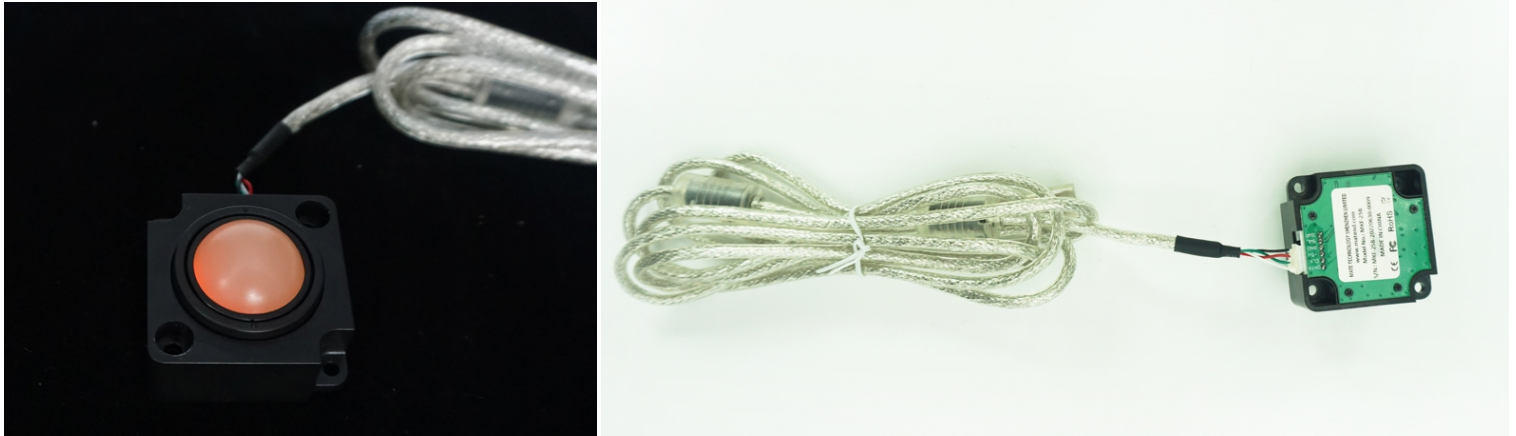

## MKF-25-BL

Mate mouse, Removable Trackball module, 25.0mm, Optical trackball, with Red Backlight

### FEATURES

- 25.0mm diameter mini optical trackball
- IP68 liquid/chemical resistance, dust proof
- Smooth and accurate cursor motion
- Ball can be taken out for easy clean
- Compact and mini size, save space over an extra mouse
- Suitable for Medical/Military/Commercial equipment
- With red backlight included
- USB/PS2 interface

### SPECIFICATION

Ball	Epoxy Resin, 25mm
Ball Rotation	Any direction
Power Supply	5v DC +/-5%
Current	<30mA
Resolution	100-1000 cpi
Tracking Force	0.196N (20gf) max
Accelerated speed	20 grams
Interface	PS2 or USB
EMC Standard	EN 55032:2015 , EN 55035:2017
Temperature Range	Operating: -20°C to +55°C, Storage: -30°C to +60°C
Lifespan	>2000000 cycles
Warranty	1 year
Certification	CE/FCC/ RoHS/IP65