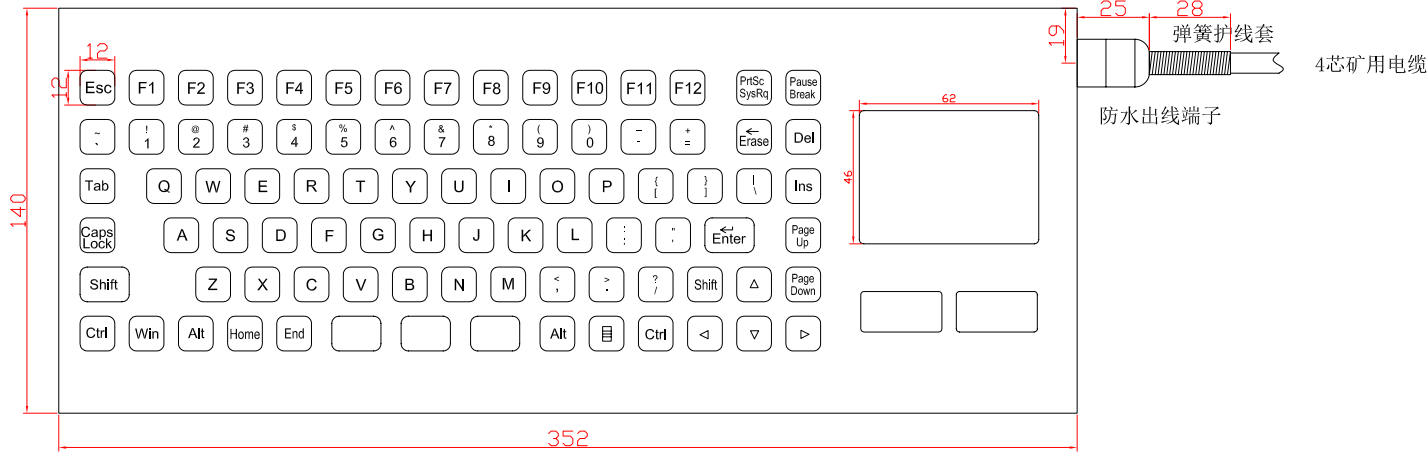

Rev	Change Content	Change By	Date
01			
02			

本质安全，不含隔离栅
含1.5米4芯矿用电线，接线位4芯线尾搪锡（不含航空接头）

Product Name	Keyboard		Model No.	MKA-86-PM-C1
Designed By		Date	2021.09.16	Material
Checked By		Date		Rev: 01 Scale: 1:1
Tolerance: ±0.10		Drawing Width:		Unit: mm
深圳市米拓实业有限公司 MADE BY PROFESSIONAL MATE TECHNOLOGY SHENZHEN LIMITED				Page: 1 of 1